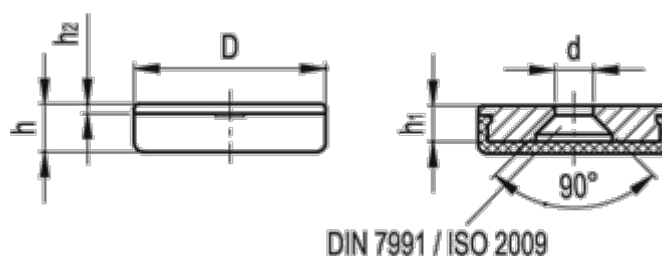

Data Sheet

Article number: 20592020

Description: E+G Disc with cover cap
GN 338-20-KR

Measures

d	= 4.3
D	= 20
h	= 5.0
h1	= 3.7
h2	= 1
Weight (g)	= 7